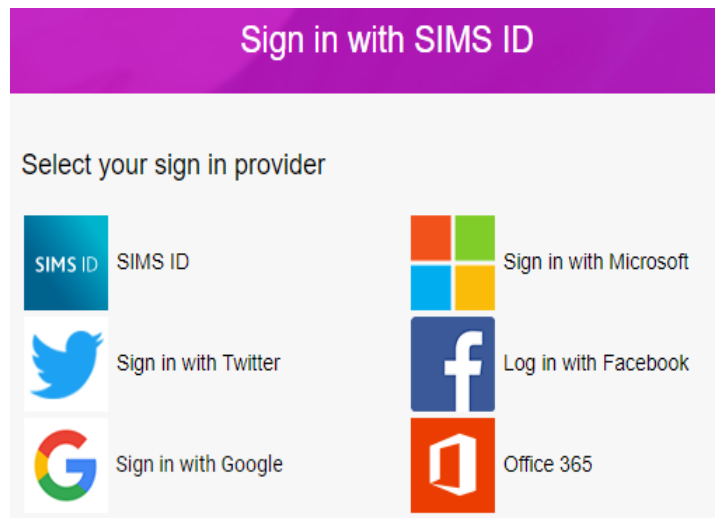

You will then be redirected to the 'Sign in with SIMS ID' page where you will be required to login using one of the following options: -

If you have any queries with regard to accessing the SIMS Parent App then please contact the academy's Data Manager, Miss Evans, at cevans@brownhillsoa.co.uk.

Yours sincerely

H. Keenan
Principal